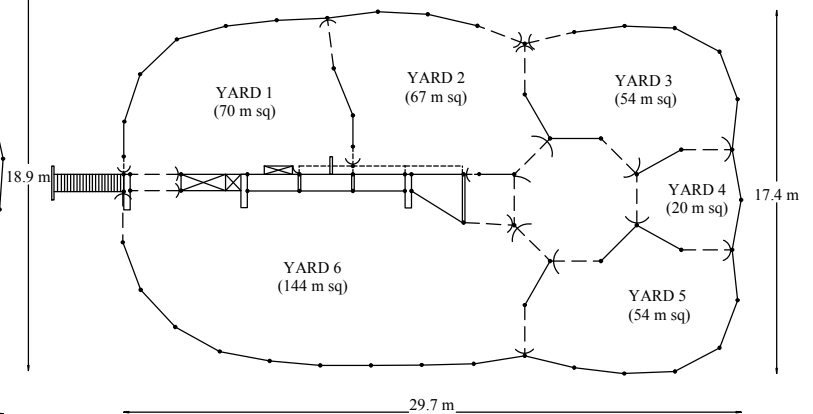

## 150 Head (SR)

310 Head Holding Capacity  
Total Yard Area - 404 m sq

## 150 Head (Weean)

300 Head Holding Capacity  
Total Yard Area - 392 m sq

## 160 Head (CR)

338 Head Holding Capacity  
Total Yard Area - 440 m sq

## 180 Head (SR)

354 Head Holding Capacity  
Total Yard Area - 461 m sq

25 Arthur Street Manilla 2346

Phone: (02) 6785 1977 Fax: (02) 6785 2580 Mobile: 0427 437 771