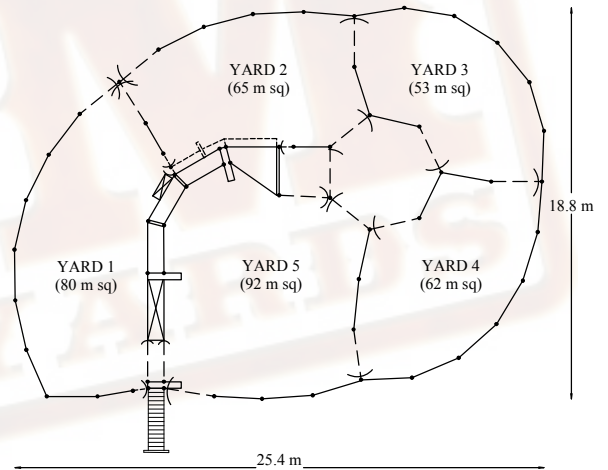

## 140 Head (CR)

306 Head Holding Capacity  
Total Yard Area - 398 m sq

## 150 Head (SR)

310 Head Holding Capacity  
Total Yard Area - 404 m sq

## 160 Head (CR)

338 Head Holding Capacity  
Total Yard Area - 440 m sq

## 180 Head (SR)

354 Head Holding Capacity  
Total Yard Area - 461 m sq

25 Arthur Street Manilla 2346

Phone: (02) 6785 1977 Fax: (02) 6785 2580 Mobile: 0427 437 771