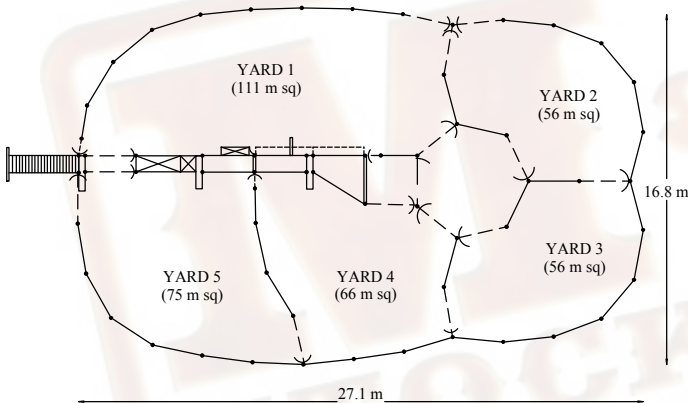

## 110 Head (CR)

260 Head Holding Capacity  
Total Yard Area - 338 m sq

## 140 Head (CR)

306 Head Holding Capacity  
Total Yard Area - 398 m sq

## 150 Head (SR)

310 Head Holding Capacity  
Total Yard Area - 404 m sq

## 160 Head (CR)

338 Head Holding Capacity  
Total Yard Area - 440 m sq