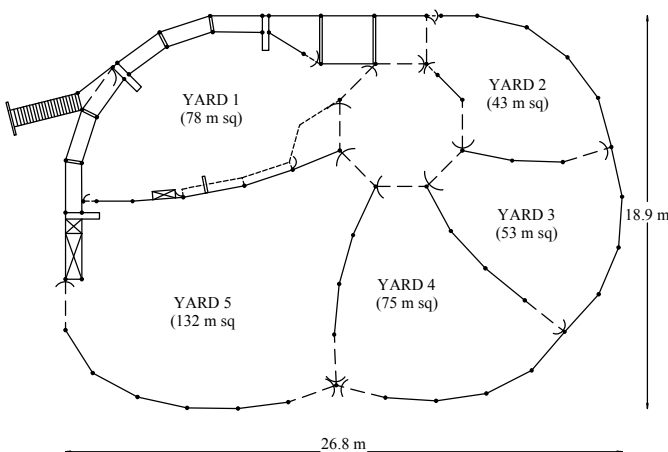

## 150 Head (SR)

310 Head Holding Capacity  
Total Yard Area - 404 m sq

## 150 Head (Weean)

300 Head Holding Capacity  
Total Yard Area - 392 m sq

## 160 Head (CR)

338 Head Holding Capacity  
Total Yard Area - 440 m sq

## 180 Head (SR)

354 Head Holding Capacity  
Total Yard Area - 461 m sq

25 Arthur Street Manilla 2346

Phone: (02) 6785 1977 Fax: (02) 6785 2580 Mobile: 0427 437 771