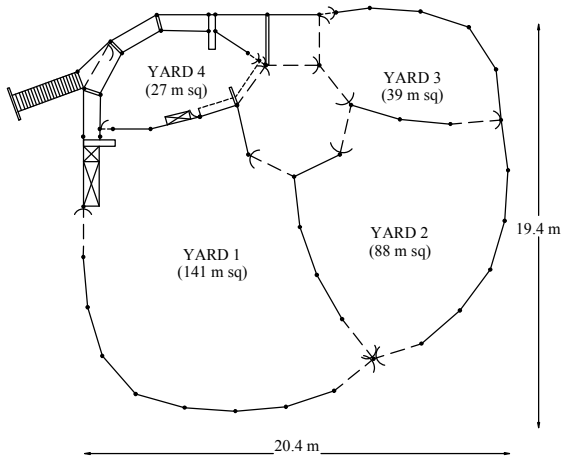

## 110 Head (CR)

260 Head Holding Capacity  
Total Yard Area - 338 m sq

## 140 Head (CR)

306 Head Holding Capacity  
Total Yard Area - 398 m sq

## 160 Head (CR)

338 Head Holding Capacity  
Total Yard Area - 440 m sq

## 180 Head (SR)

354 Head Holding Capacity  
Total Yard Area - 461 m sq

25 Arthur Street Manilla 2346

Phone: (02) 6785 1977 Fax: (02) 6785 2580 Mobile: 0427 437 771