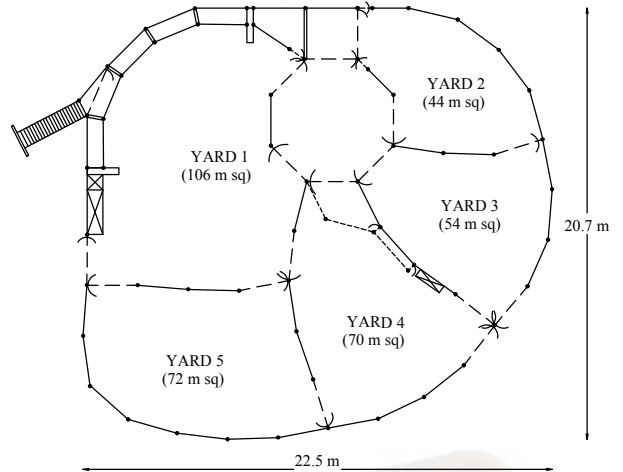

## 110 Head (CR)

260 Head Holding Capacity  
Total Yard Area - 338 m sq

## 140 Head (CR)

306 Head Holding Capacity  
Total Yard Area - 398 m sq

## 150 Head (SR)

310 Head Holding Capacity  
Total Yard Area - 404 m sq

## 160 Head (CR)

338 Head Holding Capacity  
Total Yard Area - 440 m sq