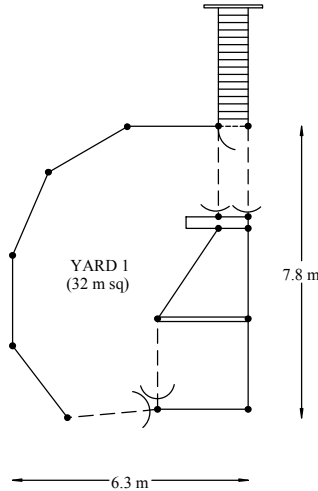

M & M STOCKYARDS

15 - 20 Head (A) (SR)

35 Head Holding Capacity
Total Yard Area - 46 m sq

15 - 20 Head (B) (SR)

33 Head Holding Capacity
Total Yard Area - 44 m sq

20 - 25 Head (SR)

46 Head Holding Capacity
Total Yard Area - 60 m sq

30 - 40 Head (SR)

87 Head Holding Capacity
Total Yard Area - 114 m sq

35 Head (CR)

90 Head Holding Capacity
Total Yard Area - 117 m sq

Horse Lunging Yard

Total Yard Area - 189 m sq

Horse Handling Yard

Total Yard Area - 55 m sq