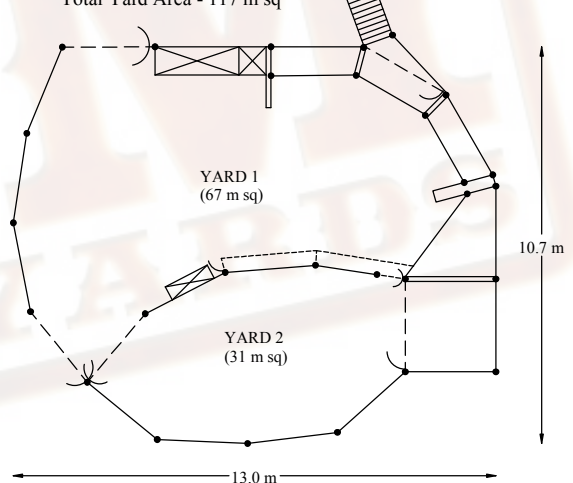

M & M STOCKYARDS

15 - 20 Head (A) (SR)

35 Head Holding Capacity
Total Yard Area - 46 m sq

15 - 20 Head (B) (SR)

33 Head Holding Capacity
Total Yard Area - 44 m sq

20 - 25 Head (SR)

46 Head Holding Capacity
Total Yard Area - 60 m sq

30 - 40 Head (SR)

87 Head Holding Capacity
Total Yard Area - 114 m sq

35 Head (CR)

90 Head Holding Capacity
Total Yard Area - 117 m sq

Horse Lunging Yard

Total Yard Area - 189 m sq

Horse Handling Yard

Total Yard Area - 55 m sq