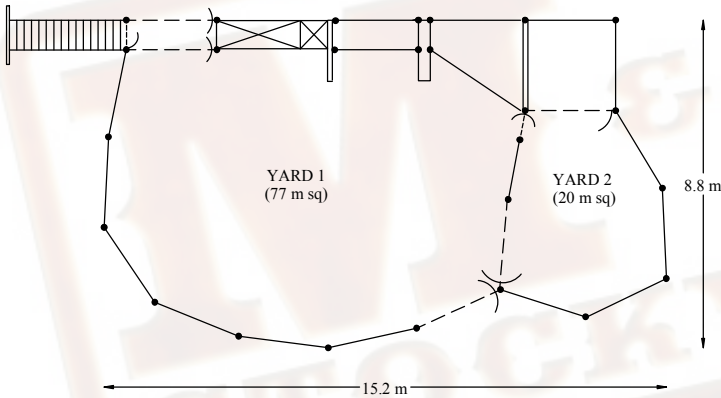

M & M STOCKYARDS

15 - 20 Head (A) (SR)

35 Head Holding Capacity
Total Yard Area - 46 m sq

15 - 20 Head (B) (SR)

33 Head Holding Capacity
Total Yard Area - 44 m sq

20 - 25 Head (SR)

46 Head Holding Capacity
Total Yard Area - 60 m sq

30 - 40 Head (SR)

87 Head Holding Capacity
Total Yard Area - 114 m sq

35 Head (CR)

90 Head Holding Capacity
Total Yard Area - 117 m sq

Horse Lunging Yard

Total Yard Area - 189 m sq

Horse Handling Yard

Total Yard Area - 55 m sq