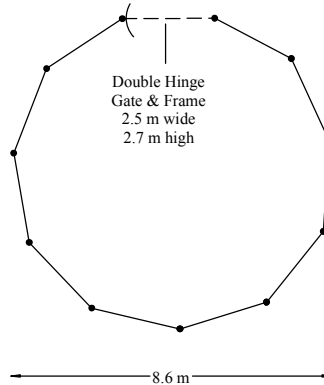

M & M STOCKYARDS

15 - 20 Head (A) (SR)

35 Head Holding Capacity
Total Yard Area - 46 m sq

15 - 20 Head (B) (SR)

33 Head Holding Capacity
Total Yard Area - 44 m sq

20 - 25 Head (SR)

46 Head Holding Capacity
Total Yard Area - 60 m sq

30 - 40 Head (SR)

87 Head Holding Capacity
Total Yard Area - 114 m sq

35 Head (CR)

90 Head Holding Capacity
Total Yard Area - 117 m sq

Horse Lunging Yard

Total Yard Area - 189 m sq

Horse Handling Yard

Total Yard Area - 55 m sq