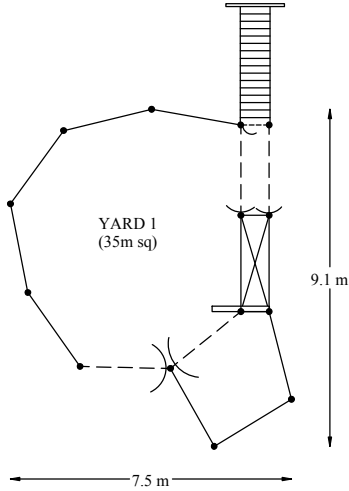

M & M STOCKYARDS

15 - 20 Head (A) (SR)

35 Head Holding Capacity
Total Yard Area - 46 m sq

15 - 20 Head (B) (SR)

33 Head Holding Capacity
Total Yard Area - 44 m sq

20 - 25 Head (SR)

46 Head Holding Capacity
Total Yard Area - 60 m sq

30 - 40 Head (SR)

87 Head Holding Capacity
Total Yard Area - 114 m sq

35 Head (CR)

90 Head Holding Capacity
Total Yard Area - 117 m sq

Horse Lunging Yard

Total Yard Area - 189 m sq

Horse Handling Yard

Total Yard Area - 55 m sq