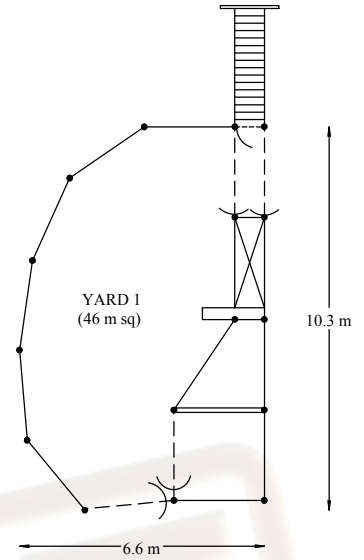

M & M STOCKYARDS

15 - 20 Head (A) (SR)

35 Head Holding Capacity
Total Yard Area - 46 m sq

15 - 20 Head (B) (SR)

33 Head Holding Capacity
Total Yard Area - 44 m sq

20 - 25 Head (SR)

46 Head Holding Capacity
Total Yard Area - 60 m sq

30 - 40 Head (SR)

87 Head Holding Capacity
Total Yard Area - 114 m sq

35 Head (CR)

90 Head Holding Capacity
Total Yard Area - 117 m sq

Horse Lunging Yard

Total Yard Area - 189 m sq

Horse Handling Yard

Total Yard Area - 55 m sq