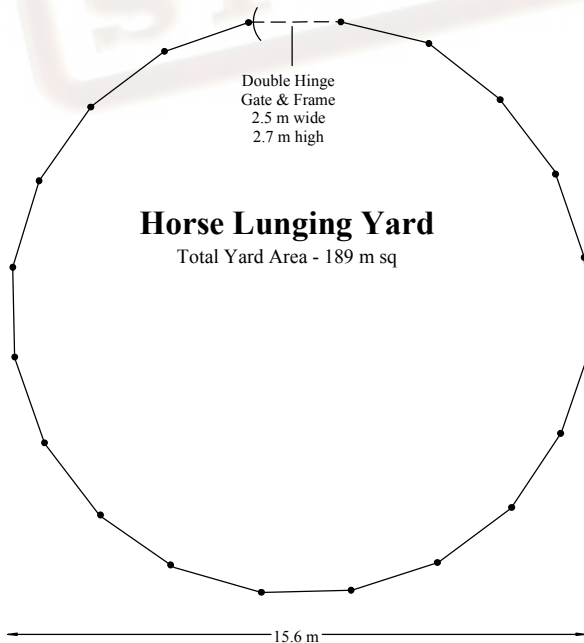

M & M STOCKYARDS

15 - 20 Head (A) (SR)

35 Head Holding Capacity
Total Yard Area - 46 m sq

15 - 20 Head (B) (SR)

33 Head Holding Capacity
Total Yard Area - 44 m sq

20 - 25 Head (SR)

46 Head Holding Capacity
Total Yard Area - 60 m sq

30 - 40 Head (SR)

87 Head Holding Capacity
Total Yard Area - 114 m sq

35 Head (CR)

90 Head Holding Capacity
Total Yard Area - 117 m sq

Horse Lunging Yard

Total Yard Area - 189 m sq

Horse Handling Yard

Total Yard Area - 55 m sq