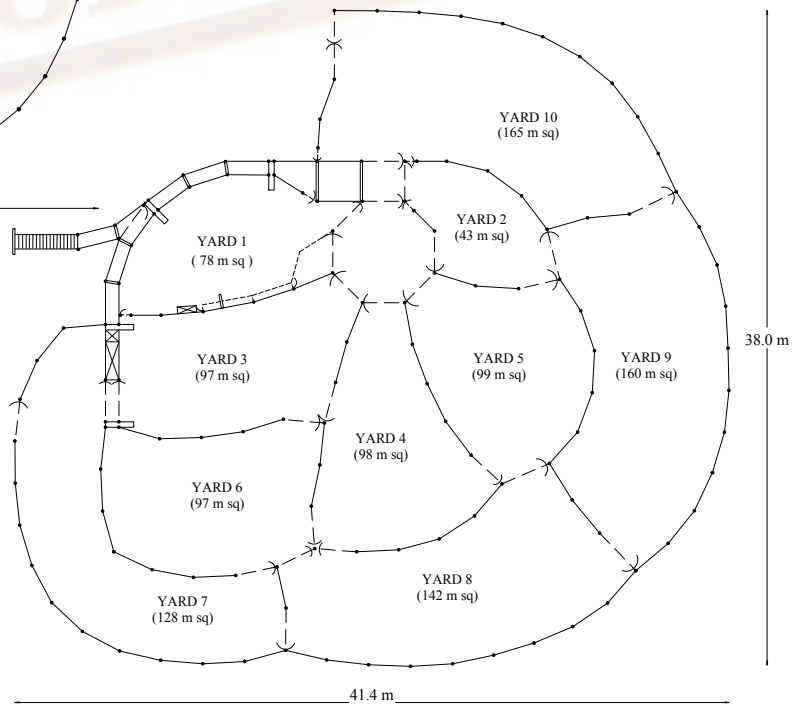

## 460 Head (CR)

920 Head Holding Capacity

Total Yard Area - 1197 m sq

## 495 Head (CR)

870 Head Holding Capacity

Total Yard Area - 1130 m sq

## 500 Head (CR)

900 Head Holding Capacity

Total Yard Area - 1170 m sq

25 Arthur Street Manilla 2346

Phone: (02) 6785 1977 Fax: (02) 6785 2580 Mobile: 0427 437 771