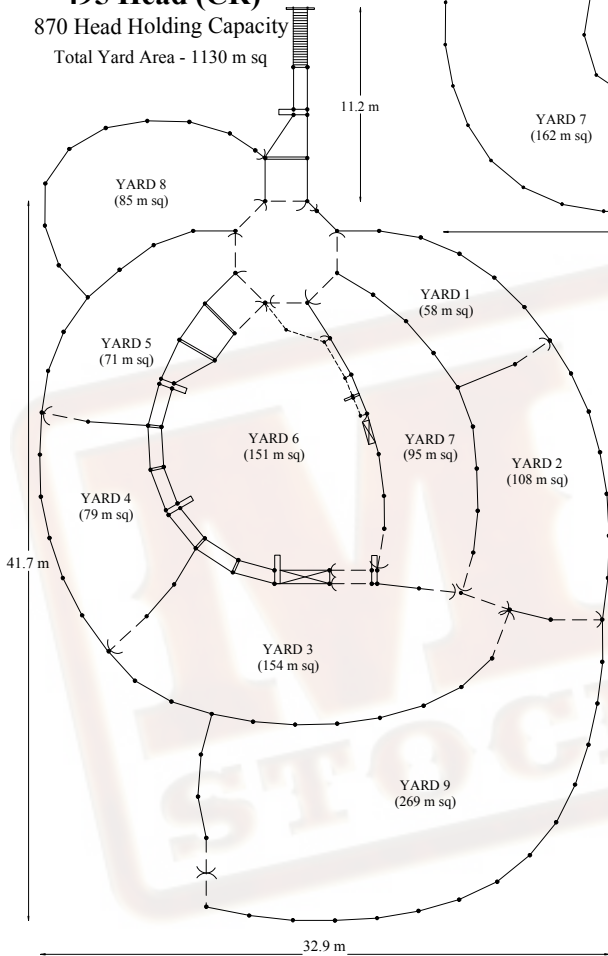

## 460 Head (CR)

920 Head Holding Capacity

Total Yard Area - 1197 m sq

## 495 Head (CR)

870 Head Holding Capacity

Total Yard Area - 1130 m sq

## 500 Head (CR)

900 Head Holding Capacity

Total Yard Area - 1170 m sq

25 Arthur Street Manilla 2346

Phone: (02) 6785 1977 Fax: (02) 6785 2580 Mobile: 0427 437 771