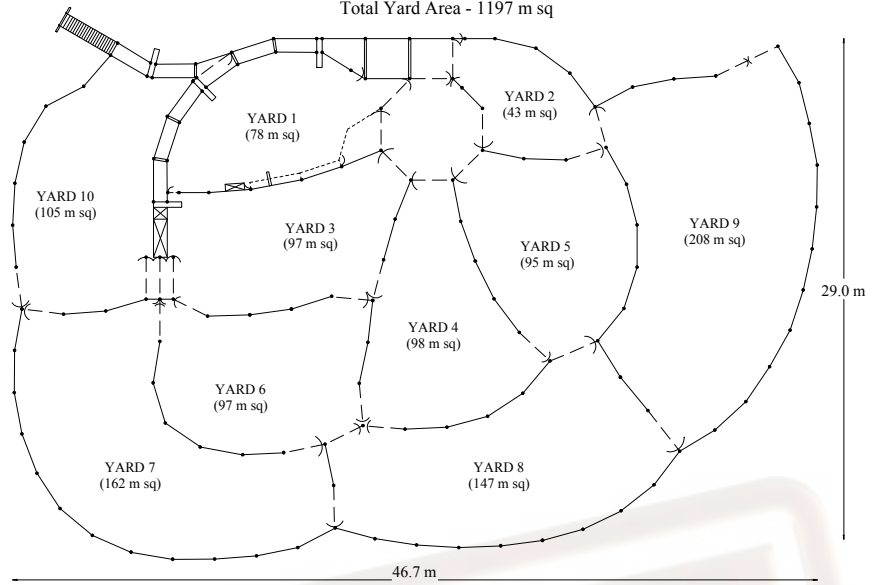

## 460 Head (CR)

920 Head Holding Capacity

Total Yard Area - 1197 m sq

## 495 Head (CR)

870 Head Holding Capacity

Total Yard Area - 1130 m sq

## 500 Head (CR)

900 Head Holding Capacity

Total Yard Area - 1170 m sq

25 Arthur Street Manilla 2346

Phone: (02) 6785 1977 Fax: (02) 6785 2580 Mobile: 0427 437 771