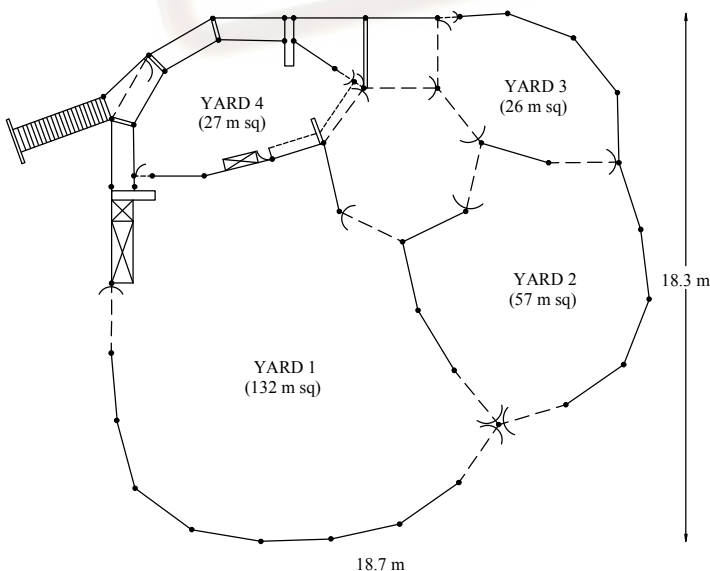

M & M STOCKYARDS

50 Head (CR)

120 Head Holding Capacity
Total Yard Area - 156 m sq

60 - 70 Head (CR)

144 Head Holding Capacity
Total Yard Area - 188 m sq

80 Head (A) (CR)

170 Head Holding Capacity
Total Yard Area - 221 m sq

80 Head (B) (CR)

190 Head Holding Capacity
Total Yard Area - 248 m sq

90 Head (A) (CR)

218 Head Holding Capacity
Total Yard Area - 284 m sq

90 Head (B) (CR)

218 Head Holding Capacity
Total Yard Area - 284 m sq