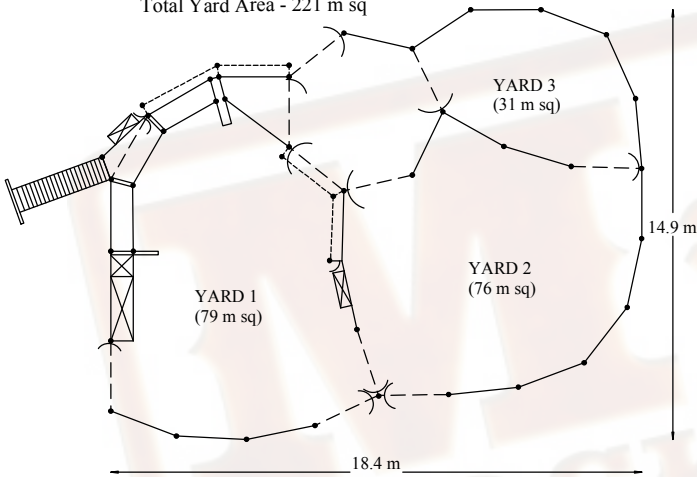

M & M STOCKYARDS

50 Head (CR)

120 Head Holding Capacity
Total Yard Area - 156 m sq

60 - 70 Head (CR)

144 Head Holding Capacity
Total Yard Area - 188 m sq

80 Head (A) (CR)

170 Head Holding Capacity
Total Yard Area - 221 m sq

80 Head (B) (CR)

190 Head Holding Capacity
Total Yard Area - 248 m sq

90 Head (A) (CR)

218 Head Holding Capacity
Total Yard Area - 284 m sq

90 Head (B) (CR)

218 Head Holding Capacity
Total Yard Area - 284 m sq