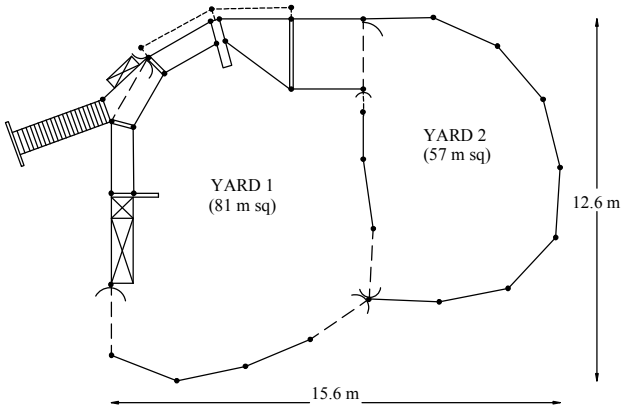

M & M STOCKYARDS

50 Head (CR)

120 Head Holding Capacity
Total Yard Area - 156 m sq

60 - 70 Head (CR)

144 Head Holding Capacity
Total Yard Area - 188 m sq

80 Head (A) (CR)

170 Head Holding Capacity
Total Yard Area - 221 m sq

80 Head (B) (CR)

190 Head Holding Capacity
Total Yard Area - 248 m sq

90 Head (A) (CR)

218 Head Holding Capacity
Total Yard Area - 284 m sq

90 Head (B) (CR)

218 Head Holding Capacity
Total Yard Area - 284 m sq