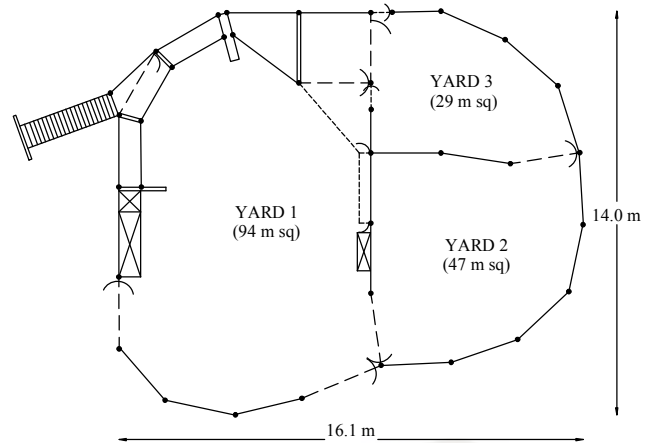

M & M STOCKYARDS

50 Head (CR)

120 Head Holding Capacity
Total Yard Area - 156 m sq

60 - 70 Head (CR)

144 Head Holding Capacity
Total Yard Area - 188 m sq

80 Head (A) (CR)

170 Head Holding Capacity
Total Yard Area - 221 m sq

80 Head (B) (CR)

190 Head Holding Capacity
Total Yard Area - 248 m sq

90 Head (A) (CR)

218 Head Holding Capacity
Total Yard Area - 284 m sq

90 Head (B) (CR)

218 Head Holding Capacity
Total Yard Area - 284 m sq