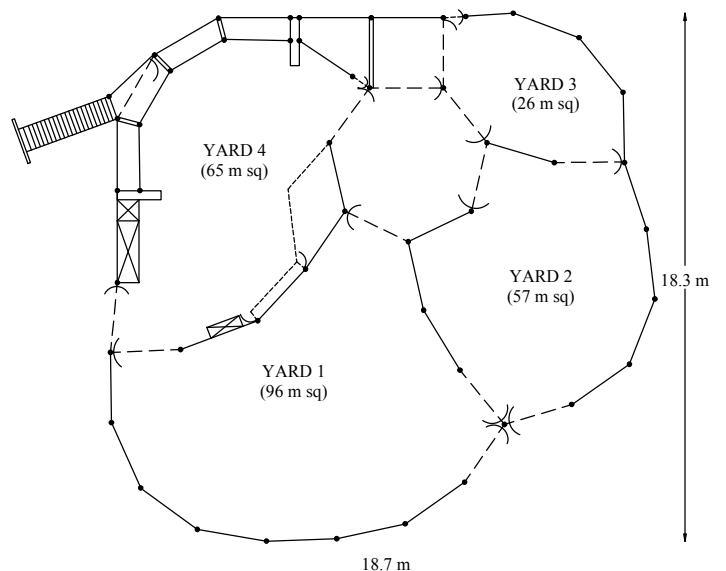

M & M STOCKYARDS

50 Head (CR)

120 Head Holding Capacity
Total Yard Area - 156 m sq

60 - 70 Head (CR)

144 Head Holding Capacity
Total Yard Area - 188 m sq

80 Head (A) (CR)

170 Head Holding Capacity
Total Yard Area - 221 m sq

80 Head (B) (CR)

190 Head Holding Capacity
Total Yard Area - 248 m sq

90 Head (A) (CR)

218 Head Holding Capacity
Total Yard Area - 284 m sq

90 Head (B) (CR)

218 Head Holding Capacity
Total Yard Area - 284 m sq