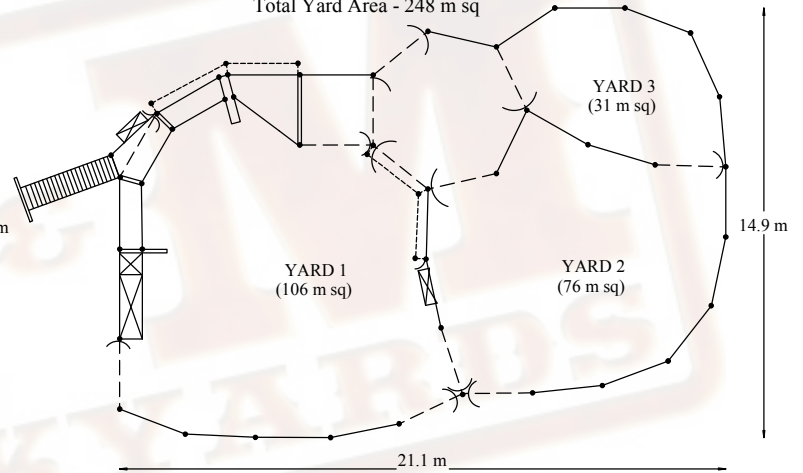

M & M STOCKYARDS

50 Head (CR)

120 Head Holding Capacity
Total Yard Area - 156 m sq

60 - 70 Head (CR)

144 Head Holding Capacity
Total Yard Area - 188 m sq

80 Head (A) (CR)

170 Head Holding Capacity
Total Yard Area - 221 m sq

80 Head (B) (CR)

190 Head Holding Capacity
Total Yard Area - 248 m sq

90 Head (A) (CR)

218 Head Holding Capacity
Total Yard Area - 284 m sq

90 Head (B) (CR)

218 Head Holding Capacity
Total Yard Area - 284 m sq