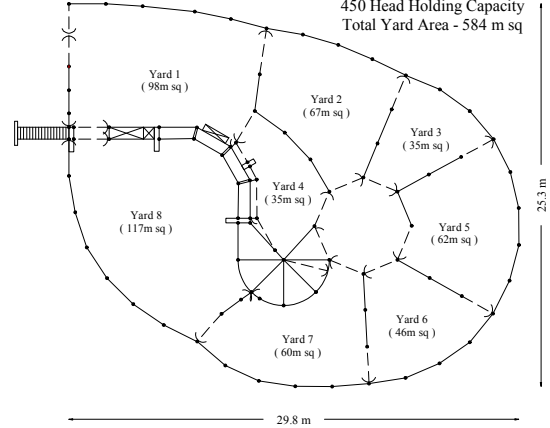

Manufacturing quality stockyards since 1990

Curved Ratcheting Safety Force

210 Head (CR) (SF)

460 Head Holding Capacity
Total Yard Area - 604 m sq

230 Head (CR) (SF)

450 Head Holding Capacity
Total Yard Area - 584 m sq

250 Head (CR) (SF)

450 Head Holding Capacity
Total Yard Area - 597 m sq

300 Head (CR) (SF)

675 Head Holding Capacity
Total Yard Area - 877 m sq

360 Head (CR) (SF)

750 Head Holding Capacity
Total Yard Area - 980 m sq

420 Head (HSR) (SF)

890 Head Holding Capacity
Total Yard Area - 1167 m sq