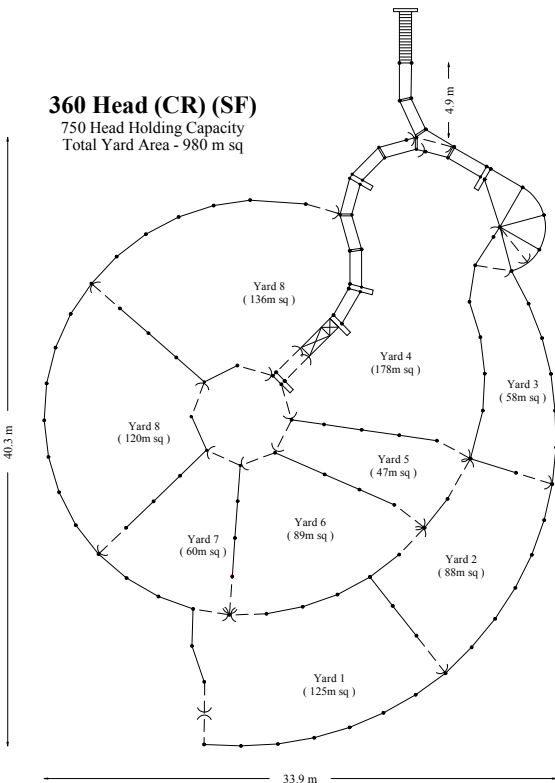

Manufacturing quality stockyards since 1990

Curved Ratcheting Safety Force

210 Head (CR) (SF)

460 Head Holding Capacity
Total Yard Area - 604 m sq

230 Head (CR) (SF)

450 Head Holding Capacity
Total Yard Area - 584 m sq

250 Head (CR) (SF)

450 Head Holding Capacity
Total Yard Area - 597 m sq

300 Head (CR) (SF)

675 Head Holding Capacity
Total Yard Area - 877 m sq

360 Head (CR) (SF)

750 Head Holding Capacity
Total Yard Area - 980 m sq

420 Head (HSR) (SF)

890 Head Holding Capacity
Total Yard Area - 1167 m sq