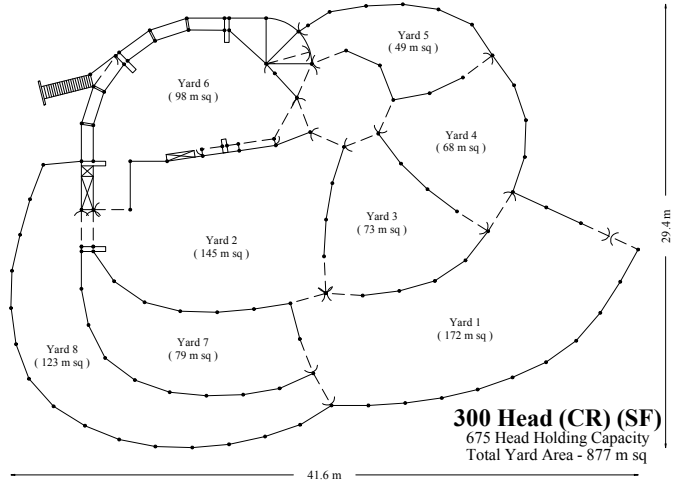

Manufacturing quality stockyards since 1990

Curved Ratcheting Safety Force

210 Head (CR) (SF)

460 Head Holding Capacity
Total Yard Area - 604 m sq

230 Head (CR) (SF)

450 Head Holding Capacity
Total Yard Area - 584 m sq

250 Head (CR) (SF)

450 Head Holding Capacity
Total Yard Area - 597 m sq

300 Head (CR) (SF)

675 Head Holding Capacity
Total Yard Area - 877 m sq

360 Head (CR) (SF)

750 Head Holding Capacity
Total Yard Area - 980 m sq

420 Head (HSR) (SF)

890 Head Holding Capacity
Total Yard Area - 1167 m sq