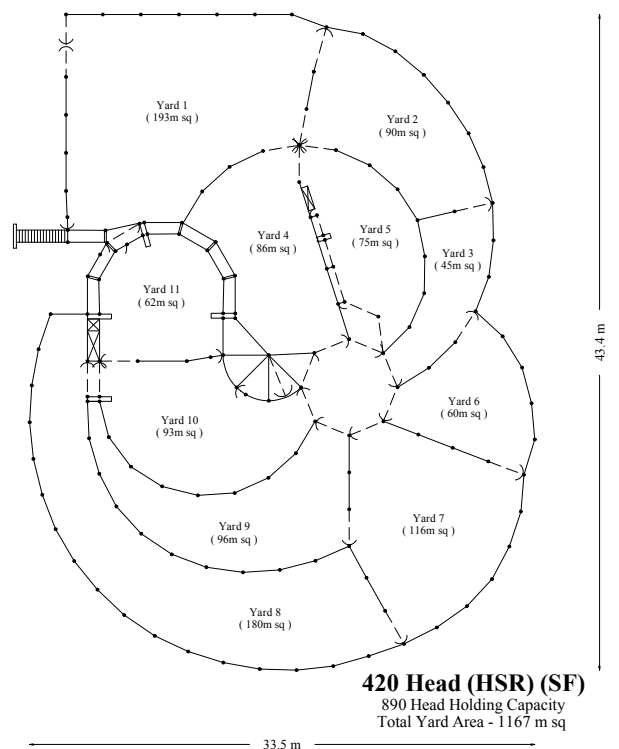

Manufacturing quality stockyards since 1990

Curved Ratcheting Safety Force

210 Head (CR) (SF)

460 Head Holding Capacity
Total Yard Area - 604 m sq

230 Head (CR) (SF)

450 Head Holding Capacity
Total Yard Area - 584 m sq

250 Head (CR) (SF)

450 Head Holding Capacity
Total Yard Area - 597 m sq

300 Head (CR) (SF)

675 Head Holding Capacity
Total Yard Area - 877 m sq

360 Head (CR) (SF)

750 Head Holding Capacity
Total Yard Area - 980 m sq

420 Head (HSR) (SF)

890 Head Holding Capacity
Total Yard Area - 1167 m sq