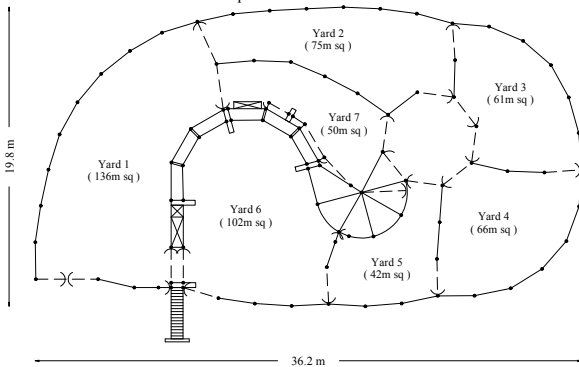

Manufacturing quality stockyards since 1990

Curved Ratcheting Safety Force

210 Head (CR) (SF)

460 Head Holding Capacity
Total Yard Area - 604 m sq

230 Head (CR) (SF)

450 Head Holding Capacity
Total Yard Area - 584 m sq

250 Head (CR) (SF)

450 Head Holding Capacity
Total Yard Area - 597 m sq

300 Head (CR) (SF)

675 Head Holding Capacity
Total Yard Area - 877 m sq

360 Head (CR) (SF)

750 Head Holding Capacity
Total Yard Area - 980 m sq

420 Head (HSR) (SF)

890 Head Holding Capacity
Total Yard Area - 1167 m sq