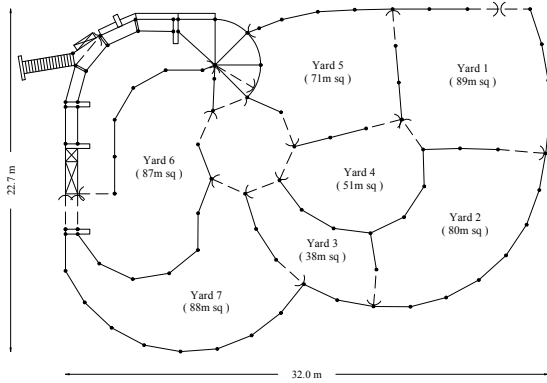

Manufacturing quality stockyards since 1990

Curved Ratcheting Safety Force

210 Head (CR) (SF)

460 Head Holding Capacity
Total Yard Area - 604 m sq

230 Head (CR) (SF)

450 Head Holding Capacity
Total Yard Area - 584 m sq

250 Head (CR) (SF)

450 Head Holding Capacity
Total Yard Area - 597 m sq

300 Head (CR) (SF)

675 Head Holding Capacity
Total Yard Area - 877 m sq

360 Head (CR) (SF)

750 Head Holding Capacity
Total Yard Area - 980 m sq

420 Head (HSR) (SF)

890 Head Holding Capacity
Total Yard Area - 1167 m sq