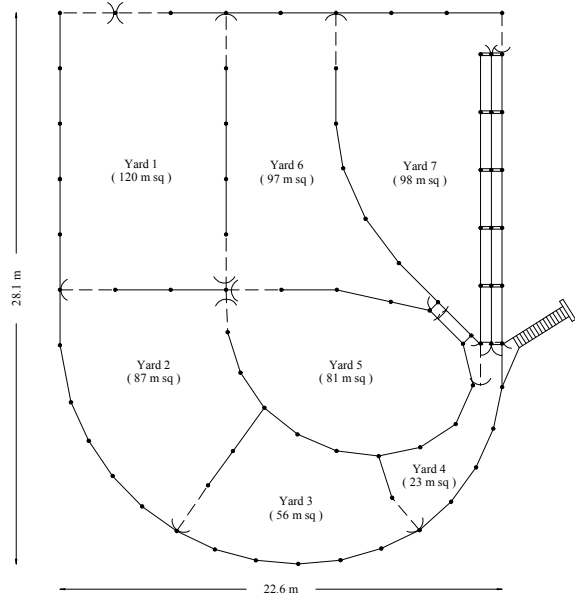

### 540 Head (SSR)

1080 Head Holding Capacity  
Total Yard Area - 355 m sq

### 860 Head (SSR)

1760 Head Holding Capacity  
Total Yard Area - 580 m sq

### 1150 Head (SSR)

2180 Head Holding Capacity  
Total Yard Area - 721 m sq

### 860 Head (DSR)

1760 Head Holding Capacity  
Total Yard Area - 580 m sq