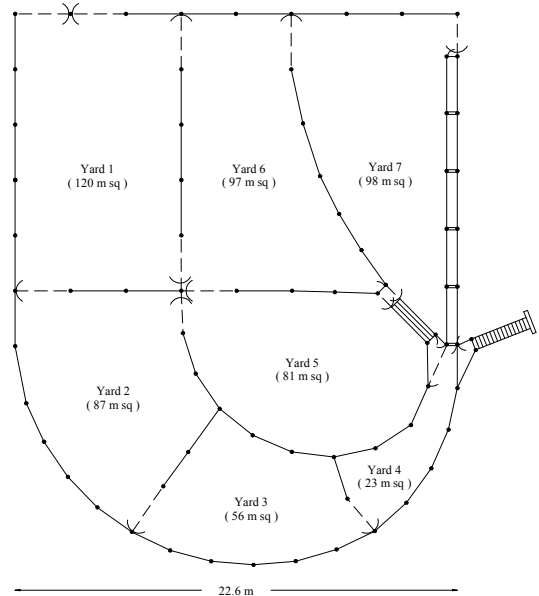

### 160 Head (SSR)

320 Head Holding Capacity  
Total Yard Area - 112 m sq

### 340 Head (SSR)

680 Head Holding Capacity  
Total Yard Area - 227 m sq

### 540 Head (SSR)

1080 Head Holding Capacity  
Total Yard Area - 355 m sq

### 860 Head (SSR)

1760 Head Holding Capacity  
Total Yard Area - 580 m sq