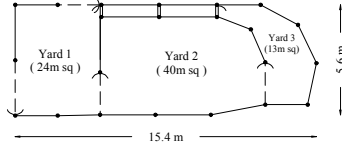

### 40 Head (SSR)

120 Head Holding Capacity  
Total Yard Area - 44 m sq

### 120 Head (SSR)

240 Head Holding Capacity  
Total Yard Area - 81 m sq

### 340 Head (SSR)

680 Head Holding Capacity  
Total Yard Area - 227 m sq

### 860 Head (SSR)

1760 Head Holding Capacity  
Total Yard Area - 580 m sq