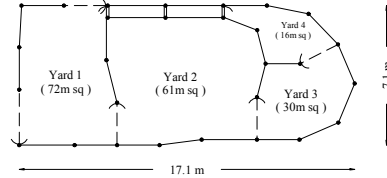

### 40 Head (SSR)

120 Head Holding Capacity  
Total Yard Area - 44 m sq

### 120 Head (SSR)

240 Head Holding Capacity  
Total Yard Area - 81 m sq

### 160 Head (SSR)

320 Head Holding Capacity  
Total Yard Area - 112 m sq

### 860 Head (SSR)

1760 Head Holding Capacity  
Total Yard Area - 580 m sq