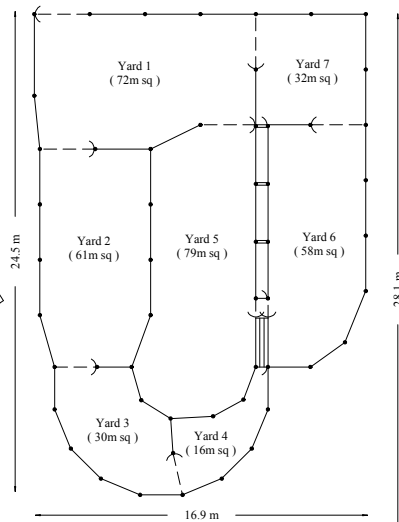

### 120 Head (SSR)

240 Head Holding Capacity  
Total Yard Area - 81 m sq

### 160 Head (SSR)

320 Head Holding Capacity  
Total Yard Area - 112 m sq

### 340 Head (SSR)

680 Head Holding Capacity  
Total Yard Area - 227 m sq

### 540 Head (SSR)

1080 Head Holding Capacity  
Total Yard Area - 355 m sq