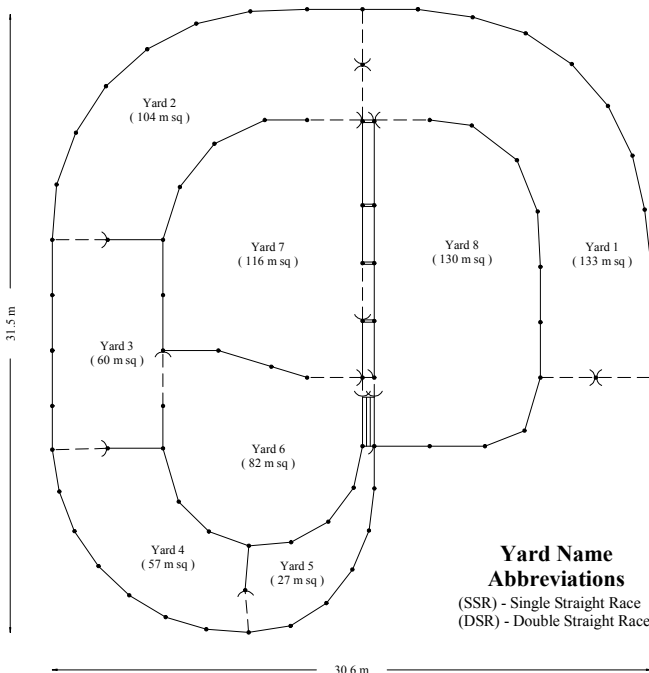

### 340 Head (SSR)

680 Head Holding Capacity  
Total Yard Area - 227 m sq

### 540 Head (SSR)

1080 Head Holding Capacity  
Total Yard Area - 355 m sq

### 860 Head (SSR)

1760 Head Holding Capacity  
Total Yard Area - 580 m sq

### 1150 Head (SSR)

2180 Head Holding Capacity  
Total Yard Area - 721 m sq