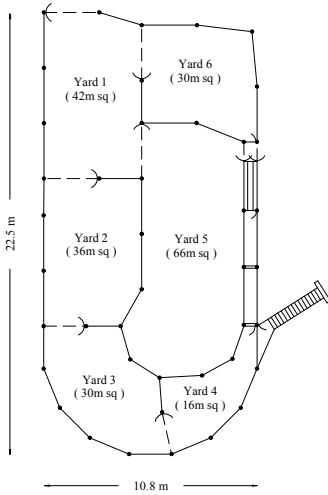

### 40 Head (SSR)

120 Head Holding Capacity  
Total Yard Area - 44 m sq

### 120 Head (SSR)

240 Head Holding Capacity  
Total Yard Area - 81 m sq

### 160 Head (SSR)

320 Head Holding Capacity  
Total Yard Area - 112 m sq

### 340 Head (SSR)

680 Head Holding Capacity  
Total Yard Area - 227 m sq