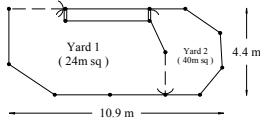

### 40 Head (SSR)

120 Head Holding Capacity  
Total Yard Area - 44 m sq

### 120 Head (SSR)

240 Head Holding Capacity  
Total Yard Area - 81 m sq

### 160 Head (SSR)

320 Head Holding Capacity  
Total Yard Area - 112 m sq

### 340 Head (SSR)

680 Head Holding Capacity  
Total Yard Area - 227 m sq