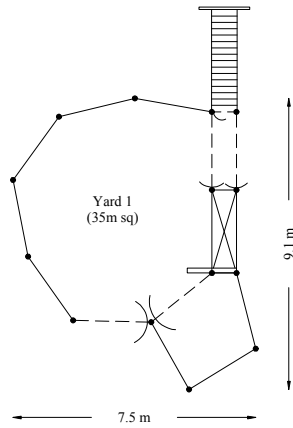

#### 15 - 20 Head (A) (SR)

35 Head Holding Capacity  
Total Yard Area - 46 m sq

#### 15 - 20 Head (B) (SR)

33 Head Holding Capacity  
Total Yard Area - 44 m sq

#### 20 - 25 Head (SR)

46 Head Holding Capacity  
Total Yard Area - 60 m sq

#### 30 - 40 Head (SR)

87 Head Holding Capacity  
Total Yard Area - 114 m sq