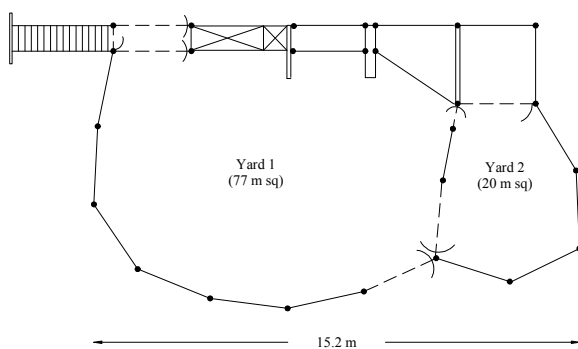

#### 15 - 20 Head (B) (SR)

33 Head Holding Capacity  
Total Yard Area - 44 m sq

#### 20 - 25 Head (SR)

46 Head Holding Capacity  
Total Yard Area - 60 m sq

#### Yard Name Abbreviations

- (SR) - Straight Race
- (CR) - Curved Race
- (HSR) - Horseshoe Race
- (WEEAN) - Weean Design
- (SWA) - Safe Work Area
- (SF) - Safety Force

#### 30 - 40 Head (SR)

87 Head Holding Capacity  
Total Yard Area - 114 m sq