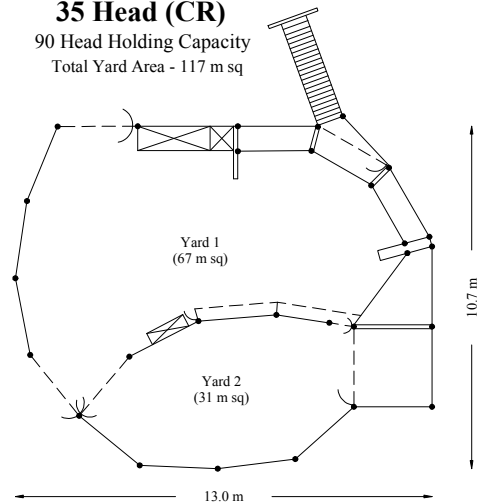

#### 15 - 20 Head (B) (SR)

33 Head Holding Capacity  
Total Yard Area - 44 m sq

#### Yard Name Abbreviations

- (SR) - Straight Race
- (CR) - Curved Race
- (HSR) - Horseshoe Race
- (WEEAN) - Weean Design
- (SWA) - Safe Work Area
- (SF) - Safety Force

#### 30 - 40 Head (SR)

87 Head Holding Capacity  
Total Yard Area - 114 m sq

#### 35 Head (CR)

90 Head Holding Capacity  
Total Yard Area - 117 m sq