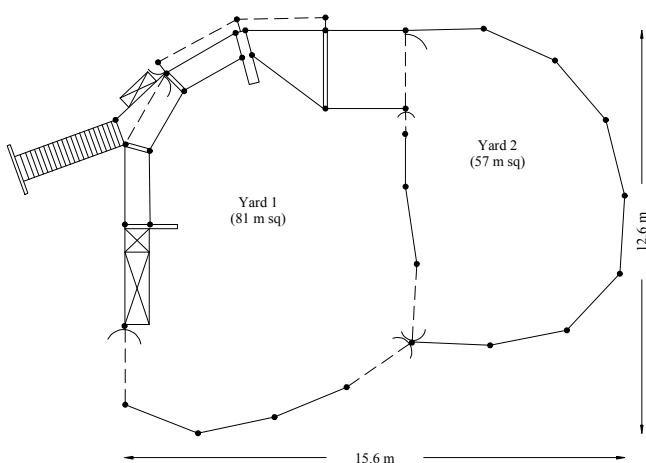

50 Head (CR)

120 Head Holding Capacity
Total Yard Area - 156 m sq