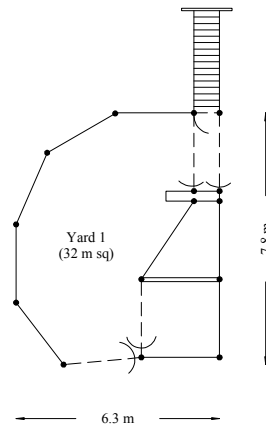

### Cattle Yard Designs

#### 15 - 20 Head (A) (SR)

35 Head Holding Capacity  
Total Yard Area - 46 m sq

#### 15 - 20 Head (B) (SR)

33 Head Holding Capacity  
Total Yard Area - 44 m sq

#### 20 - 25 Head (SR)

46 Head Holding Capacity  
Total Yard Area - 60 m sq