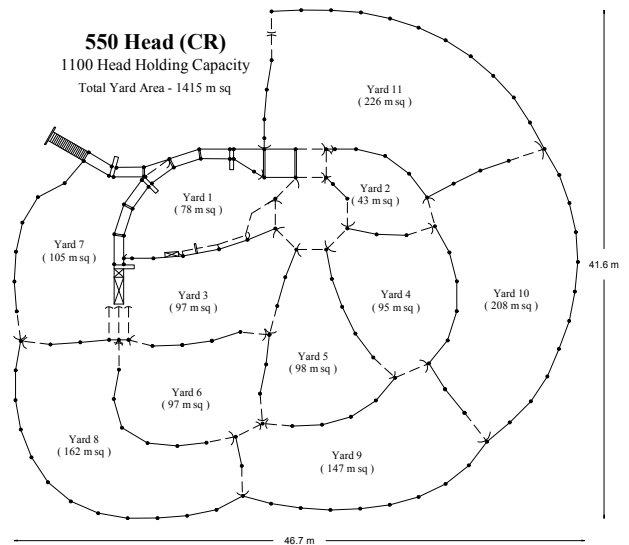

Manufacturing quality stockyards since 1990

Cattle Yard Designs

475 Head (CR)

930 Head Holding Capacity
Total Yard Area - 1214 m sq

495 Head (CR)

870 Head Holding Capacity
Total Yard Area - 1130 m sq

500 Head (CR)

900 Head Holding Capacity
Total Yard Area - 1170 m sq

550 Head (CR)

1100 Head Holding Capacity
Total Yard Area - 1415 m sq

600 Head (CR)

1100 Head Holding Capacity
Total Yard Area - 1430 m sq