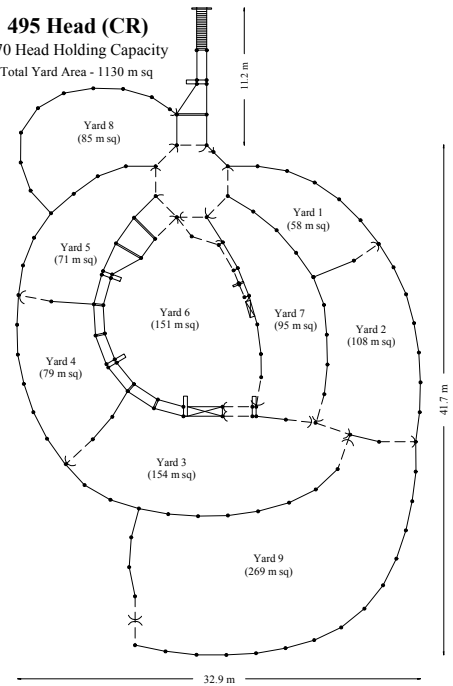

Manufacturing quality stockyards since 1990

Cattle Yard Designs

475 Head (CR)

930 Head Holding Capacity
Total Yard Area - 1214 m sq

495 Head (CR)

870 Head Holding Capacity
Total Yard Area - 1130 m sq

500 Head (CR)

900 Head Holding Capacity
Total Yard Area - 1170 m sq

550 Head (CR)

1100 Head Holding Capacity
Total Yard Area - 1415 m sq

600 Head (CR)

1100 Head Holding Capacity
Total Yard Area - 1430 m sq