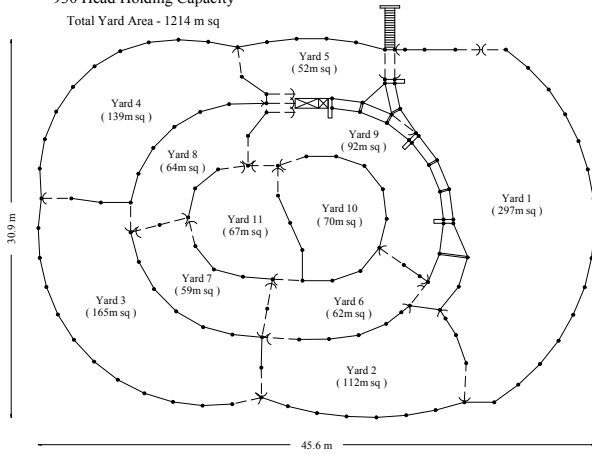

Manufacturing quality stockyards since 1990

Cattle Yard Designs

475 Head (CR)

930 Head Holding Capacity
Total Yard Area - 1214 m sq

495 Head (CR)

870 Head Holding Capacity
Total Yard Area - 1130 m sq

500 Head (CR)

900 Head Holding Capacity
Total Yard Area - 1170 m sq

550 Head (CR)

1100 Head Holding Capacity
Total Yard Area - 1415 m sq

600 Head (CR)

1100 Head Holding Capacity
Total Yard Area - 1430 m sq