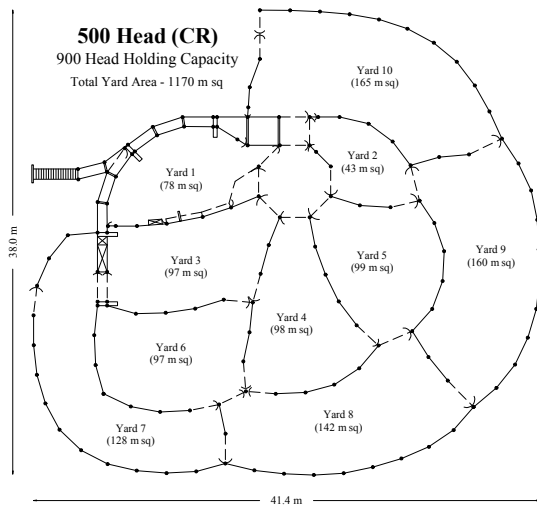

Manufacturing quality stockyards since 1990

Cattle Yard Designs

475 Head (CR)

930 Head Holding Capacity
Total Yard Area - 1214 m sq

495 Head (CR)

870 Head Holding Capacity
Total Yard Area - 1130 m sq

500 Head (CR)

900 Head Holding Capacity
Total Yard Area - 1170 m sq

550 Head (CR)

1100 Head Holding Capacity
Total Yard Area - 1415 m sq

600 Head (CR)

1100 Head Holding Capacity
Total Yard Area - 1430 m sq