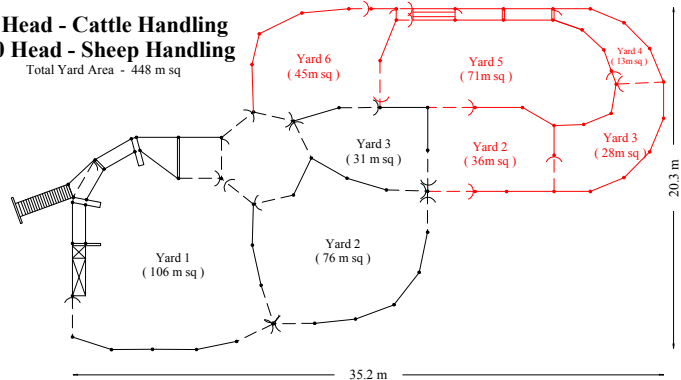

## Sheep Yard Designs

### 1560 Head (DSR) Sheep Yard System

2800 Head Holding Capacity  
Total Yard Area - 924 m sq

## Combination Cattle / Sheep Yards Sheep Yards Illustrated in Red

100 Head - Cattle Handling  
1500 Head - Sheep Handling  
Total Yard Area - 824 m sq

80 Head - Cattle Handling  
300 Head - Sheep Handling  
Total Yard Area - 448 m sq

180 Head - Cattle Handling  
1370 Head - Sheep Handling  
Total Yard Area - 827 m sq