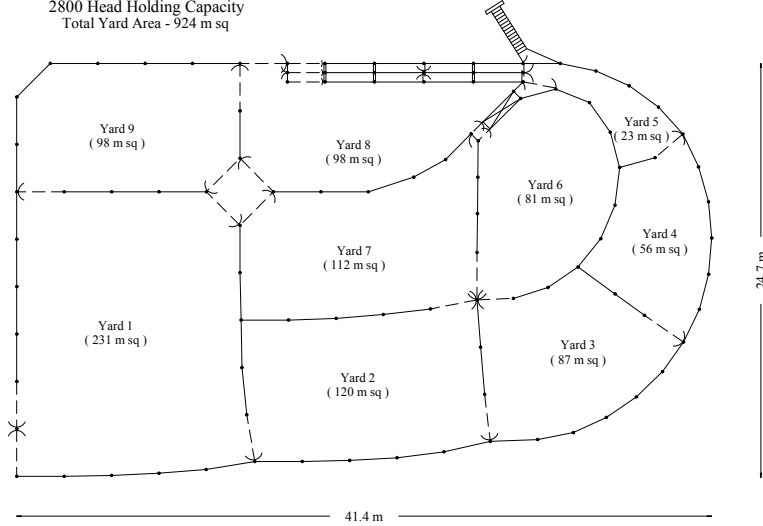

## Sheep Yard Designs

### 1560 Head (DSR) Sheep Yard System

2800 Head Holding Capacity  
Total Yard Area - 924 m sq

## Combination Cattle / Sheep Yards Sheep Yards Illustrated in Red

100 Head - Cattle Handling  
1500 Head - Sheep Handling  
Total Yard Area - 824 m sq

80 Head - Cattle Handling  
300 Head - Sheep Handling  
Total Yard Area - 448 m sq

180 Head - Cattle Handling  
1370 Head - Sheep Handling  
Total Yard Area - 827 m sq