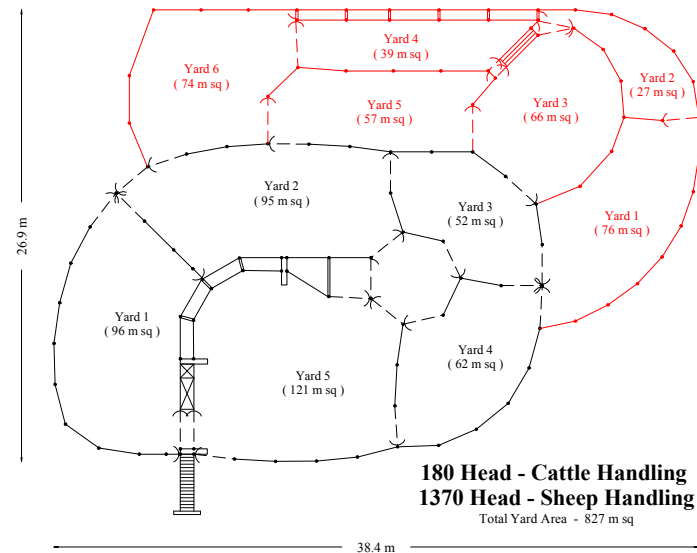

### 1560 Head (DSR) Sheep Yard System

2800 Head Holding Capacity  
Total Yard Area - 924 m sq

## Combination Cattle / Sheep Yards Sheep Yards Illustrated in Red

100 Head - Cattle Handling  
1500 Head - Sheep Handling  
Total Yard Area - 824 m sq

80 Head - Cattle Handling  
300 Head - Sheep Handling  
Total Yard Area - 448 m sq

180 Head - Cattle Handling  
1370 Head - Sheep Handling  
Total Yard Area - 827 m sq