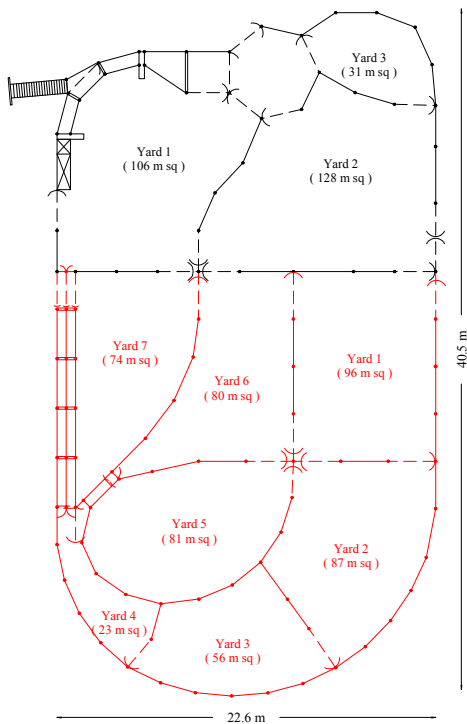

## Sheep Yard Designs

### 1560 Head (DSR) Sheep Yard System

2800 Head Holding Capacity  
Total Yard Area - 924 m sq

## Combination Cattle / Sheep Yards Sheep Yards Illustrated in Red

100 Head - Cattle Handling  
1500 Head - Sheep Handling  
Total Yard Area - 824 m sq

80 Head - Cattle Handling  
300 Head - Sheep Handling  
Total Yard Area - 448 m sq

180 Head - Cattle Handling  
1370 Head - Sheep Handling  
Total Yard Area - 827 m sq